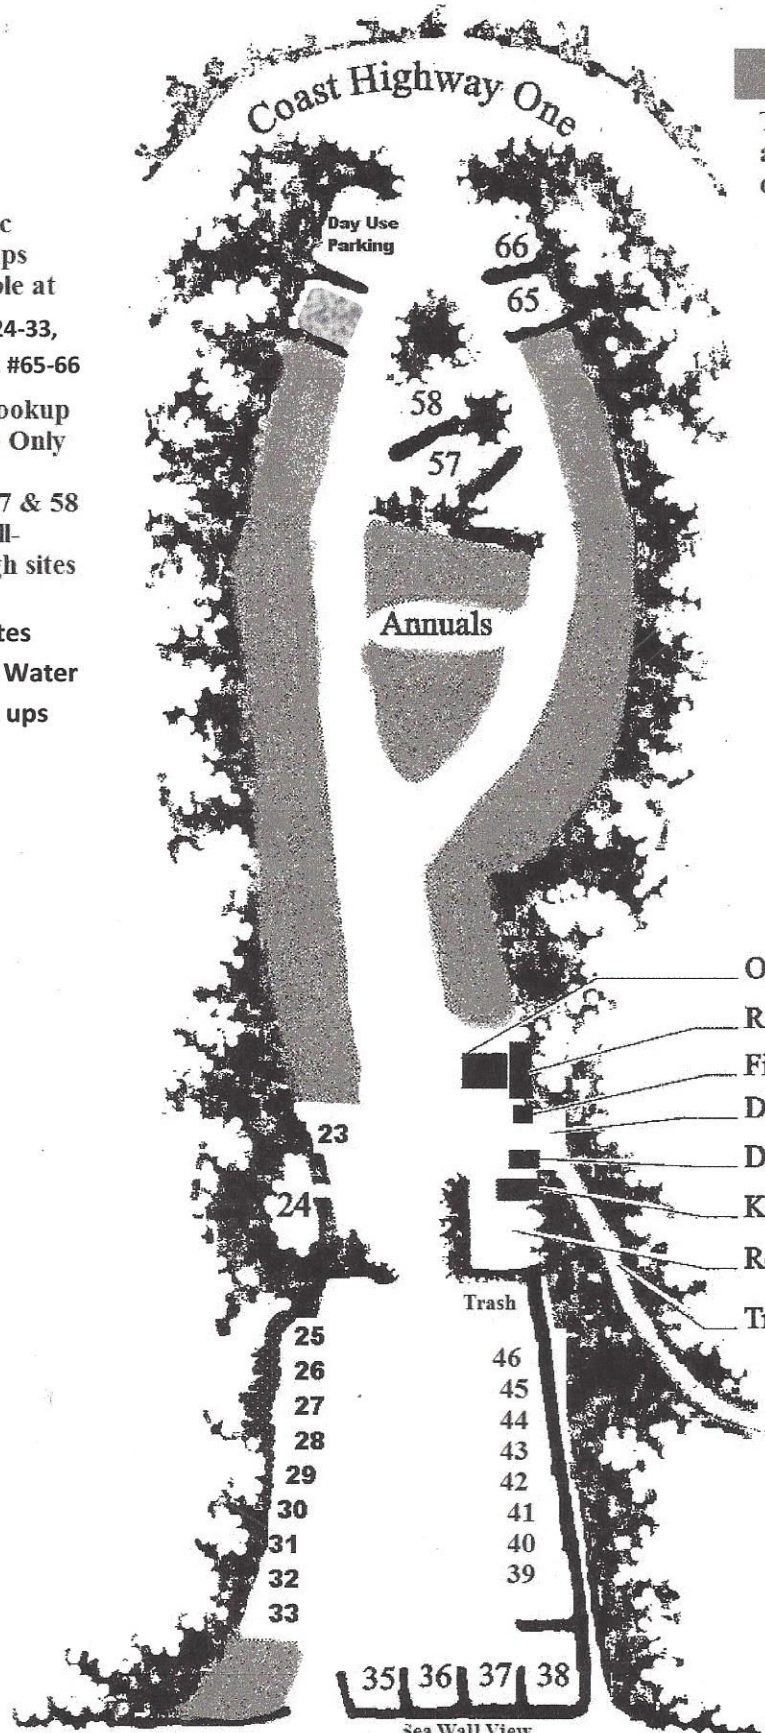

Coast Highway One

The shaded areas are occupied by

Members/
Owners

Electric Hookups available at

Sites #24-33, #57-58, #65-66

Full Hookup Site 23 Only

Sites 57 & 58 are pull-through sites

All Sites Have Water Hook ups

Office

Restrooms

Fish Cleaning

Dive Gear Wash

Dump Station

Kitchenette

Rec Area

Trail to Town

Sea Wall View

Anchor Bay Beach